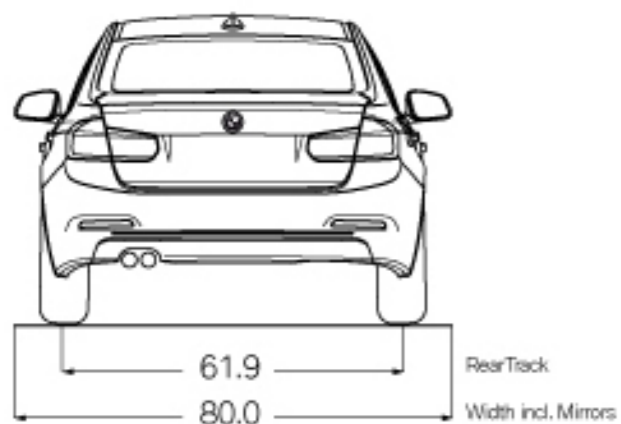

3 SERIES SEDAN

TECHNICAL DATA

	328d	328d xDrive	330i	330i xDrive	340i	340i xDrive
ENGINE	2.0-liter TwinPower Turbo Diesel inline 4-cylinder 180 hp @ 4000 / 280 @ 1750–2750		2.0-liter TwinPower Turbo Diesel inline 4-cylinder 248 hp @ 5200 / 258 @ 1450–4800		3.0-liter TwinPower Turbo inline 6-cylinder 320 @ 5500 / 330 @ 1380–5000	
OUTPUT @ RPM						
0-60 MPH (sec) ¹	7.4	7.3	5.5 [5.6]	5.5	4.8 [4.9]	4.6 [4.7]
CITY / HIGHWAY / COMBINED MPG	TBD	TBD	23/34/27 [21/32/25]	23/33/26	21/32/25 [19/29/23]	21/31/25 [19/29/23]