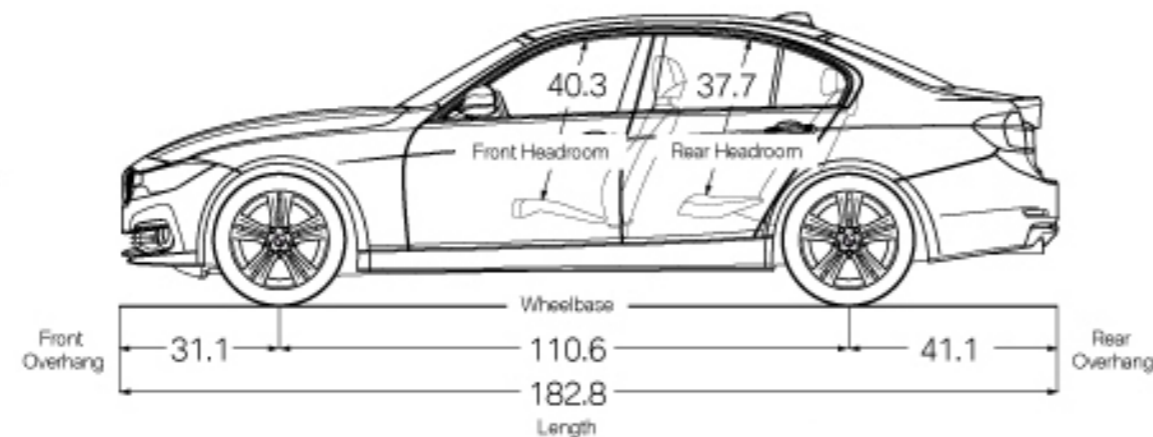

3 SERIES SEDAN

TECHNICAL DATA

	328d	328d xDrive	330i	330i xDrive	340i	340i xDrive
ENGINE	2.0-liter TwinPower Turbo Diesel inline 4-cylinder 180 hp @ 4000 / 280 @ 1750–2750		2.0-liter TwinPower Turbo Diesel inline 4-cylinder 248 hp @ 5200 / 258 @ 1450–4800		3.0-liter TwinPower Turbo inline 6-cylinder 320 @ 5500 / 330 @ 1380–5000	
OUTPUT @ RPM						
0-60 MPH (sec) ¹	7.4	7.3	5.5 [5.6]	5.5	4.8 [4.9]	4.6 [4.7]
CITY / HIGHWAY / COMBINED MPG	TBD	TBD	23/34/27 [21/32/25]	23/33/26	21/32/25 [19/29/23]	21/31/25 [19/29/23]