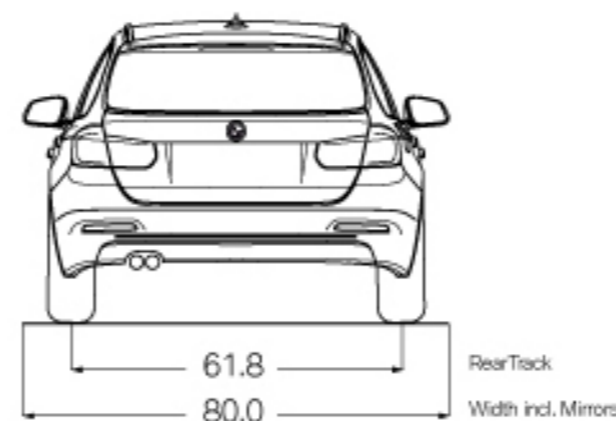

3 SERIES SPORTS WAGON

TECHNICAL DATA

	328d xDrive	330i xDrive
ENGINE	2.0-liter TwinPower Turbo Diesel inline 4-cylinder 180 hp @ 4000 / 280 @ 1750–2750	2.0-liter TwinPower Turbo inline 4-cylinder 248 hp @ 5200 / 258 @ 1450–4800
OUTPUT @ RPM		
0-60 MPH (sec) ¹	7.6	5.7
CITY / HIGHWAY / COMBINED MPG	TBD	23/33/26

All dimensions in technical drawings are given in inches. Dimensions shown apply to 328d xDrive Sports Wagon.

Figures subject to change. Not all packages available in all models. Please visit your BMW Retailer or bmwusa.com for the most up-to-date information.