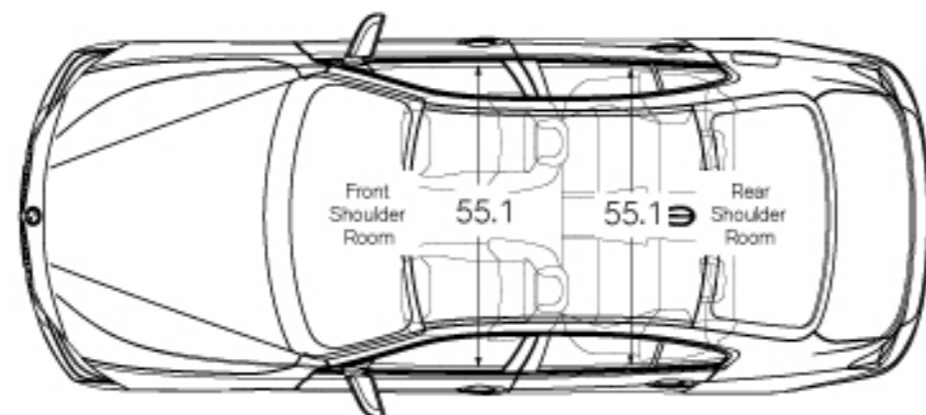

3 SERIES SEDAN

TECHNICAL DATA

	328d	328d xDrive	330i	330i xDrive	340i	340i xDrive
ENGINE	2.0-liter TwinPower Turbo Diesel inline 4-cylinder 180 hp @ 4000 / 280 @ 1750–2750		2.0-liter TwinPower Turbo Diesel inline 4-cylinder 248 hp @ 5200 / 258 @ 1450–4800		3.0-liter TwinPower Turbo inline 6-cylinder 320 @ 5500 / 330 @ 1380–5000	
OUTPUT @ RPM						
0-60 MPH (sec)¹	7.4	7.3	5.5 [5.6]	5.5	4.8 [4.9]	4.6 [4.7]
CITY / HIGHWAY / COMBINED MPG	TBD	TBD	23/34/27 [21/32/25]	23/33/26	21/32/25 [19/29/23]	21/31/25 [19/29/23]

	320i / 320i xDrive
ENGINE	2.0-liter TwinPower Turbo inline 4-cylinder
OUTPUT @ RPM	180 hp @ 5000 / 200 lb-ft @ 1250–4500
0-60 MPH (sec)¹	7.1 [7.1]
CITY / HIGHWAY / COMBINED MPG	23/35/27

Figures in [ ] refer to vehicles with manual transmission. Figures subject to change. Not all packages available in all models. Please visit your BMW Retailer or bmwusa.com for the most up-to-date information.

¹BMW AG preliminary test results. Actual acceleration results may vary, depending on specification of vehicle; road and environmental conditions; testing procedures and driving style. These results should be used for comparison only and verification should not be attempted on public roads. BMW urges you to obey all posted speed laws and always wear safety belts.

Not all features are available on all models. Get the latest information on standard and optional features, packages and technical specifications. Visit bmwusa.com and select the BMW model of your choice.

All dimensions in technical drawings are given in inches. Dimensions shown apply to 330i xDrive Sedan.