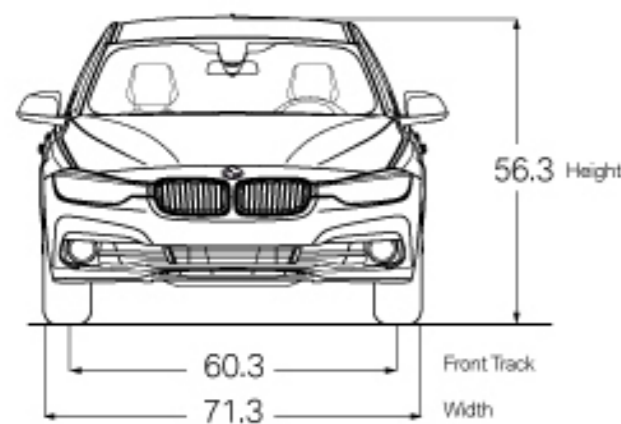

3 SERIES SEDAN

TECHNICAL DATA

	328d	328d xDrive	330i	330i xDrive	340i	340i xDrive
ENGINE	2.0-liter TwinPower Turbo Diesel inline 4-cylinder 180 hp @ 4000 / 280 @ 1750–2750		2.0-liter TwinPower Turbo Diesel inline 4-cylinder 248 hp @ 5200 / 258 @ 1450–4800		3.0-liter TwinPower Turbo inline 6-cylinder 320 @ 5500 / 330 @ 1380–5000	
OUTPUT @ RPM						
0-60 MPH (sec) ¹	7.4	7.3	5.5 [5.6]	5.5	4.8 [4.9]	4.6 [4.7]
CITY / HIGHWAY / COMBINED MPG	TBD	TBD	23/34/27 [21/32/25]	23/33/26	21/32/25 [19/29/23]	21/31/25 [19/29/23]