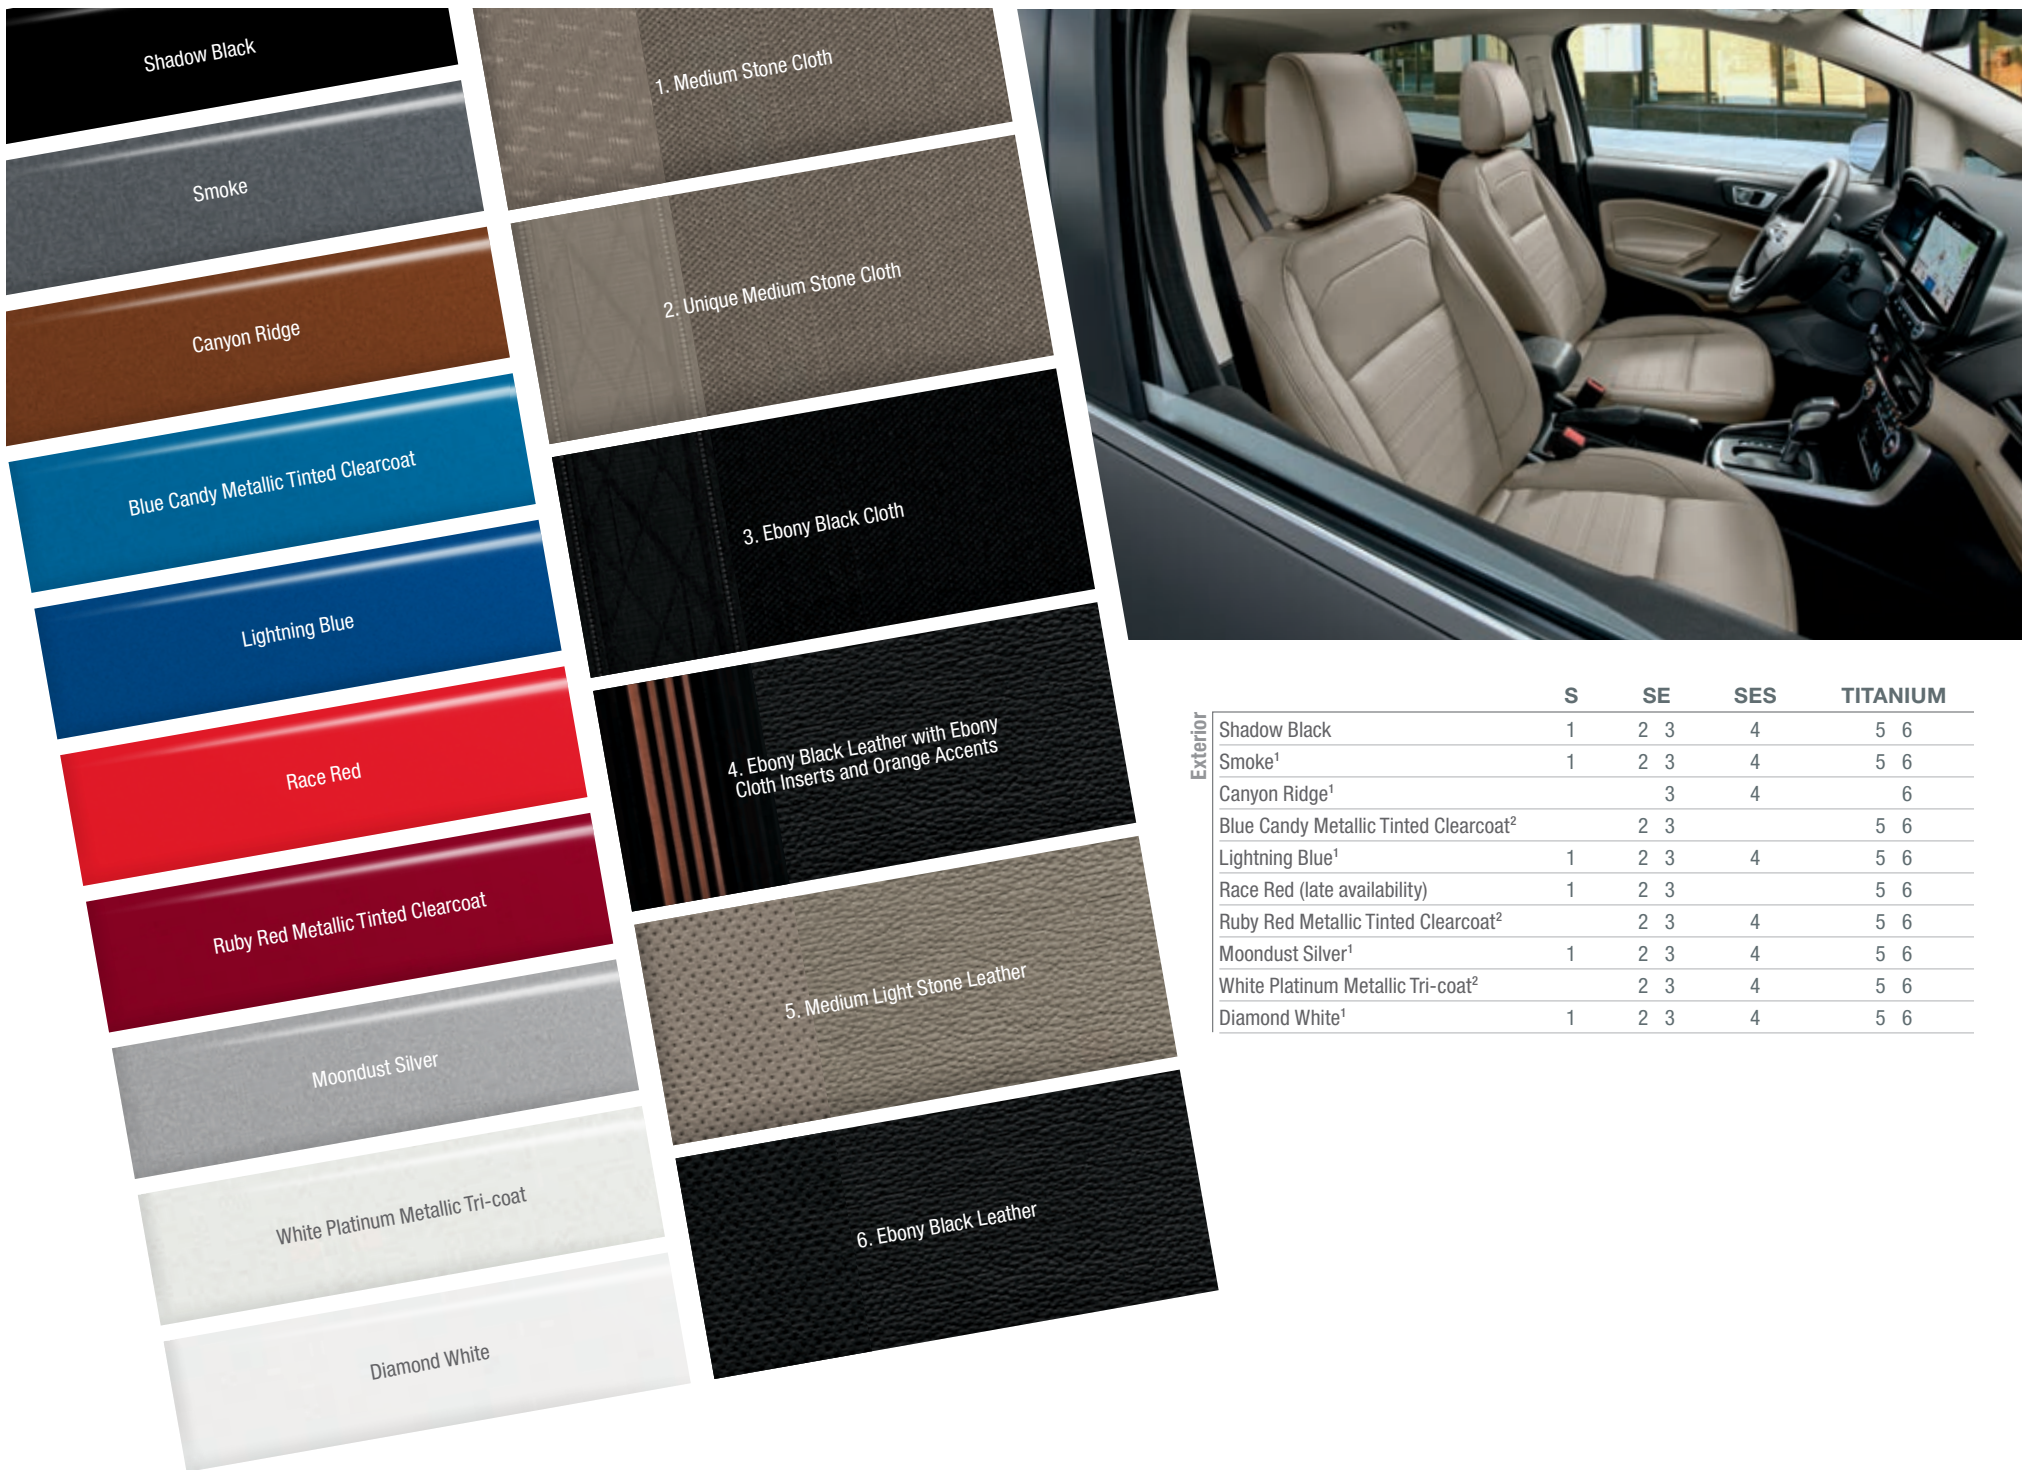

S	SE	SES	TITANIUM
Shadow Black	1	2 3	4	5 6
Smoke¹	1	2 3	4	5 6
Canyon Ridge¹		3	4	6
Blue Candy Metallic Tinted Clearcoat²		2 3		5 6
Lightning Blue¹	1	2 3	4	5 6
Race Red (late availability)	1	2 3		5 6
Ruby Red Metallic Tinted Clearcoat²		2 3	4	5 6
Moondust Silver¹	1	2 3	4	5 6
White Platinum Metallic Tri-coat²		2 3	4	5 6
Diamond White¹	1	2 3	4	5 6