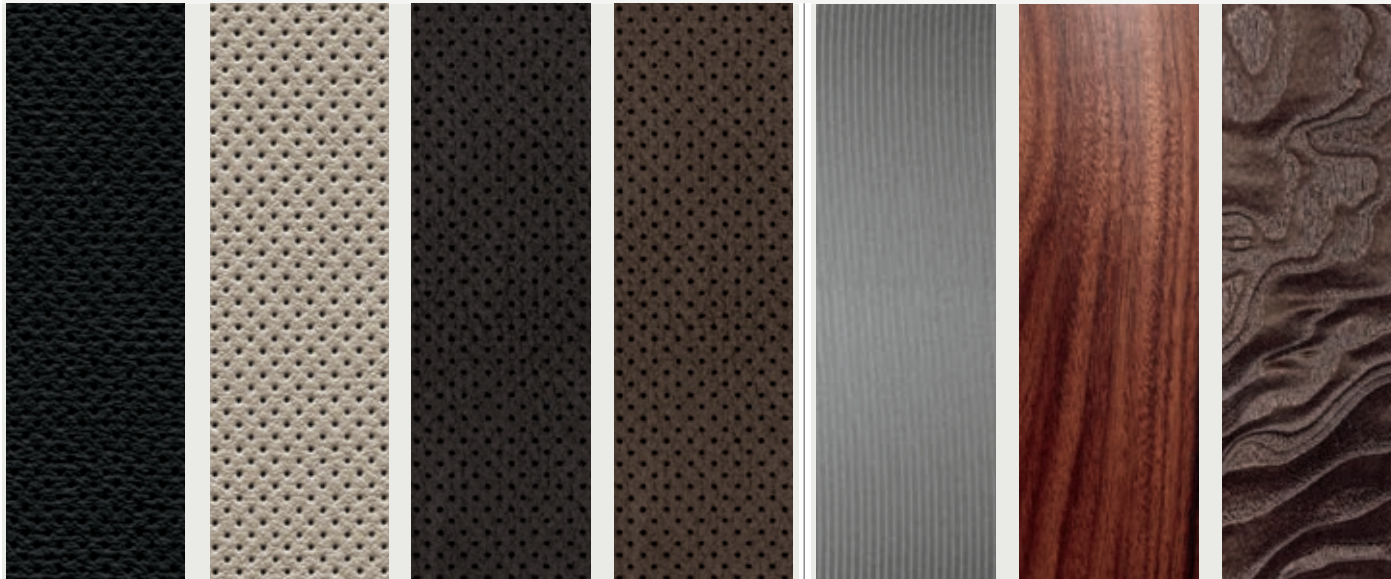

INTERIOR PALETTE

- Ebony
- Cappuccino
- Espresso
- Hazelnut
- Sonata Spin Aluminum
- Santos Rosewood
- Espresso Ash Swirl

	Sonata Spin Aluminum³	Santos Rosewood	Espresso Ash Swirl	
Ebony²	Base/Premiere 1-9 Select 1-9 Reserve 1-10	Select 1-9 Reserve 1-10		
Cappuccino²	Base/Premiere 1-9	Select 1-9 Reserve 1-10	Reserve	1-10
Espresso		Select 1-9 Reserve 1-10		
Hazelnut			Reserve	1-4

Colors are representative only. ¹Additional charge. ²Lincoln Soft Touch standard on Base/Premiere. ³Sonata Spin Aluminum standard on Base/Premiere. Optional on Select and Reserve.