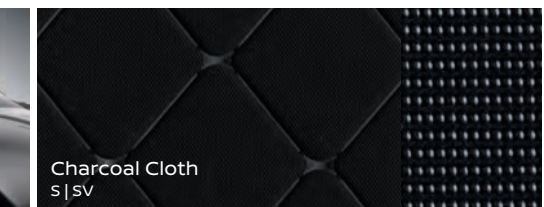

CHOOSE YOUR COLOR

	S	SV	SR	S	SV	SR	S	SV	SR	S	SV	SR
CHARCOAL CLOTH		☒	☒	☒			☒	☒	☒	☒		
CHARCOAL PRIMA-TEX™			☐						☐			☐

■ Standard

□ Optional

Nissan has taken care to ensure that the color swatches presented here are the closest possible representations of actual vehicle colors. Swatches may vary slightly due to the printing process and whether viewed in daylight, fluorescent or incandescent light. Please see the actual colors at your dealer.

	S	SV	SR	S	SV	SR	S	SV	SR	S	SV	SR
CHARCOAL CLOTH		☒	☒	☒			☒	☒	☒	☒		
CHARCOAL PRIMA-TEX™			☐						☐			☐

	S	SV	SR	S	SV	SR	S	SV	SR	S	SV	SR
CHARCOAL CLOTH		☒	☒	☒			☒	☒	☒	☒		
CHARCOAL PRIMA-TEX™			☐						☐			☐

CHOOSE YOUR INTERIOR