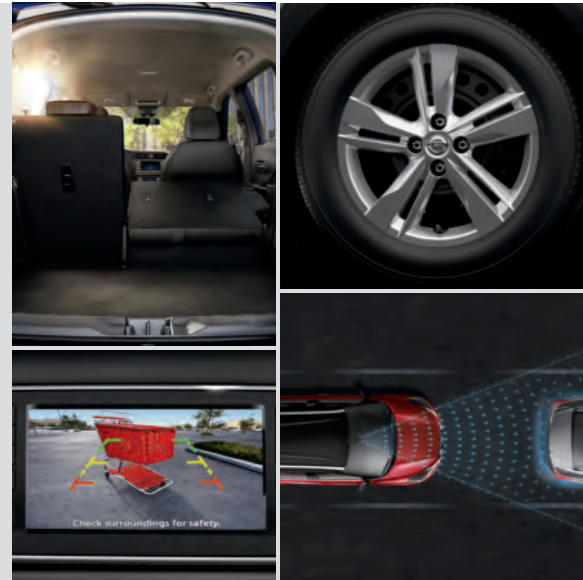

**SR** INCLUDES SV EQUIPMENT PLUS

- LED headlights with LED signature accents
- Fog lights
- Rear roof spoiler
- Dark chrome grille
- Front and rear bumpers with body-color inserts
- Prima-Tex™-appointed dash with contrast stitching
- Silver-painted exterior door trim
- Black-painted heated outside mirrors with LED turn signal indicators
- Intelligent Around View® Monitor<sup>23</sup>
- Leather-wrapped steering wheel
- Leather-wrapped shift knob
- Sport seat fabric with color accents and stitching
- Integrated Dynamics-control Module