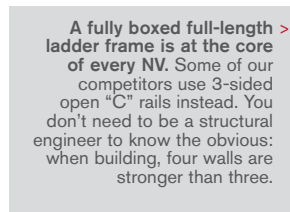

A fully boxed full-length ladder frame is at the core of every NV. Some of our competitors use 3-sided open "C" rails instead. You don't need to be a structural engineer to know the obvious: when building, four walls are stronger than three.