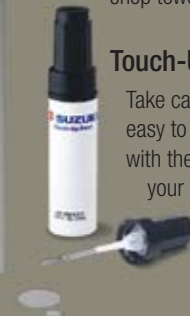

Silicone Spray Lube | 99950-06005

Stops sticking and lubricates rubber.

Roadside Emergency Kit | 990B0-90001

Durable two-sided bag stores almost everything for an unexpected roadside emergency. Includes: knee mat, jumper cables, 12" reflective triangle, mini air compressor with accessories, rubberized flashlight, one phillips screwdriver, one 1/4" flat flade screwdriver, duct tape, shop towel, work gloves and rain poncho.

Touch-Up Paint | 990B0-00100-___

Take care of minor nicks and scratches with easy to use Touch-Up Paints. Replace the ___ with the appropriate vehicle paint code. Check your vehicle or see your dealer for paint codes.