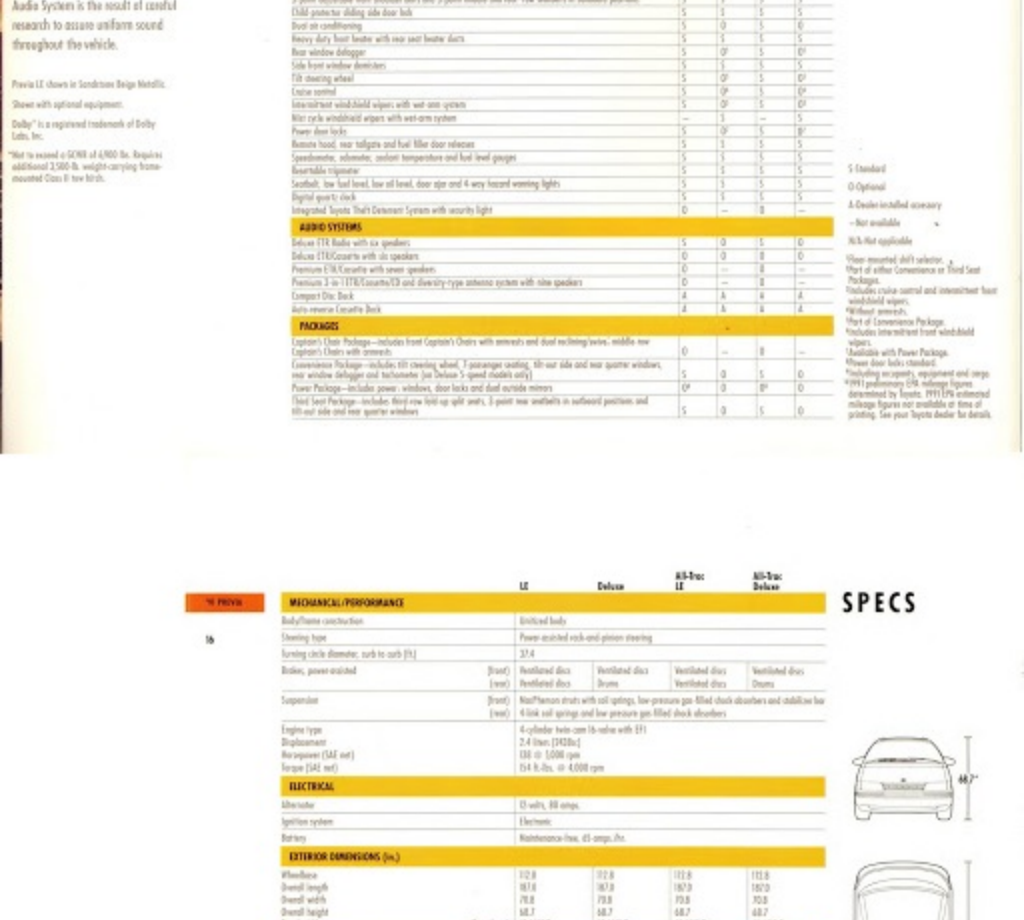

'91 PREVIA

TOYOTA

PERFECTION

LIVING ROOM

Your family has more to see inside the new Previa LE. With seating for seven, Previa LE's 2+2 passenger layout is comfortable with a whole lot of seating.

Previa LE's 2+2 layout is comfortable with a whole lot of seating. Previa LE's 2+2 layout is comfortable with a whole lot of seating. Previa LE's 2+2 layout is comfortable with a whole lot of seating.

PANORAMA

Sitting behind Previa LE's 4-spoke wheel, you're surrounded by a panoramic view of the world. Previa LE's panoramic windows and curved glass to make the 1991 Previa the most panoramic design in the world.

Previa LE's panoramic windows and curved glass to make the 1991 Previa the most panoramic design in the world. Previa LE's panoramic windows and curved glass to make the 1991 Previa the most panoramic design in the world.

DRAMATIC

Previa Deluxe is filled with the latest in growing family needs, of a price growing family needs, of a price growing family needs, of a price growing family needs.

Previa Deluxe is filled with the latest in growing family needs, of a price growing family needs, of a price growing family needs, of a price growing family needs.

FINE POINTS

When you look in the new Previa, you'll find a panorama of features that illustrate Toyota's Quality Design. Customization allows to make your Previa a comfortable and comfortable as possible.

When you look in the new Previa, you'll find a panorama of features that illustrate Toyota's Quality Design. Customization allows to make your Previa a comfortable and comfortable as possible.