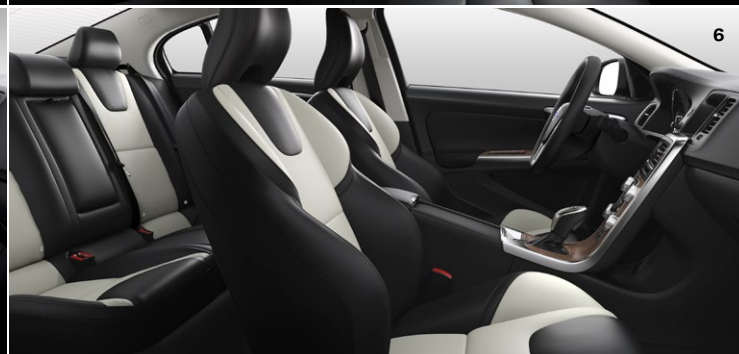

V60 UPHOLSTERIES Comfort Leather (Standard on Premier) 1. Softbeige in Anthracite black interior with Softbeige headliner, K70P 2. Offblack in Anthracite black interior with Quartz headliner, K701 **Sport Leather (Optional on Premier, Standard on Platinum)** 3. Offblack/Blonde with Cross Country stitching in Anthracite black interior with Quartz headliner, K30G 4. Offblack with Cross Country stitching in Anthracite black interior with Quartz headliner, K30L 5. Offblack/Beechwood with Cross Country stitching in Anthracite black interior with Quartz headliner, K30N **S60 UPHOLSTERY** 6. Offblack/Blonde in Anthracite black interior with Quartz headliner, 330G