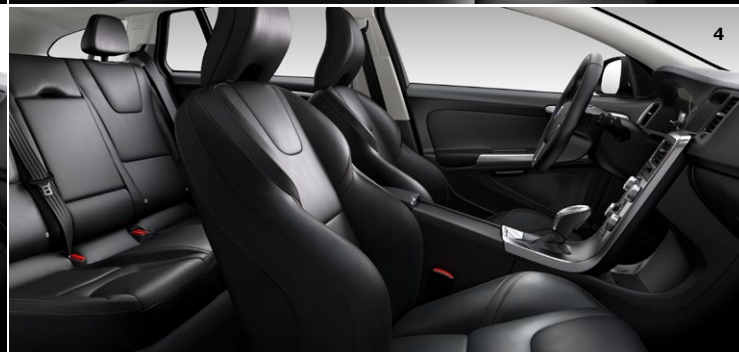

V60 UPHOLSTERIES Comfort Leather (Standard on Premier) 1. Softbeige in Anthracite black interior with Softbeige headliner, K70P 2. Offblack in Anthracite black interior with Quartz headliner, K701 **Sport Leather (Optional on Premier, Standard on Platinum)** 3. Offblack/Blonde with Cross Country stitching in Anthracite black interior with Quartz headliner, K30G 4. Offblack with Cross Country stitching in Anthracite black interior with Quartz headliner, K30L 5. Offblack/Beechwood with Cross Country stitching in Anthracite black interior with Quartz headliner, K30N **S60 UPHOLSTERY** 6. Offblack/Blonde in Anthracite black interior with Quartz headliner, 330G