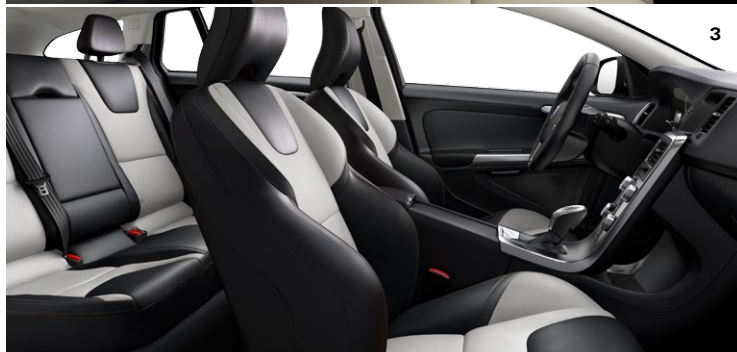

V60 UPHOLSTERIES Comfort Leather (Standard on Premier) 1. Softbeige in Anthracite black interior with Softbeige headliner, K70P 2. Offblack in Anthracite black interior with Quartz headliner, K701 **Sport Leather (Optional on Premier, Standard on Platinum)** 3. Offblack/Blonde with Cross Country stitching in Anthracite black interior with Quartz headliner, K30G 4. Offblack with Cross Country stitching in Anthracite black interior with Quartz headliner, K30L 5. Offblack/Beechwood with Cross Country stitching in Anthracite black interior with Quartz headliner, K30N **S60 UPHOLSTERY** 6. Offblack/Blonde in Anthracite black interior with Quartz headliner, 330G

MODEL YEAR 2017 | VOLVOCARS.US

Specifications, features, and equipment shown in this catalog are based upon the latest information available at the time of publication. Volvo Car USA, LLC reserves the right to make changes at any time, without notice, to colors, specifications, accessories, materials, and models. For additional information, please contact your authorized Volvo Cars retailer. © 2016 Volvo Car USA, LLC. Printed in USA. MY17