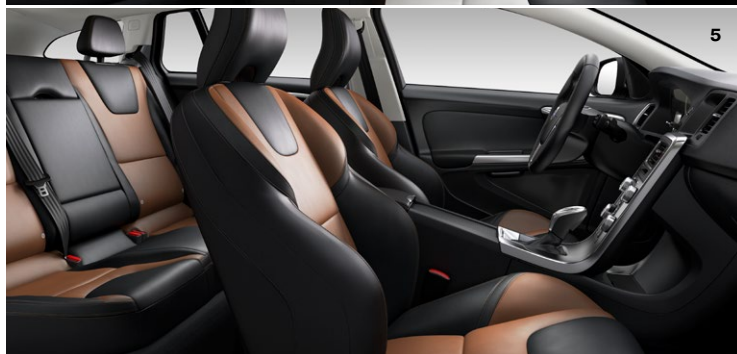

V60 UPHOLSTERIES Comfort Leather (Standard on Premier) 1. Softbeige in Anthracite black interior with Softbeige headliner, K70P 2. Offblack in Anthracite black interior with Quartz headliner, K701 **Sport Leather (Optional on Premier, Standard on Platinum)** 3. Offblack/Blonde with Cross Country stitching in Anthracite black interior with Quartz headliner, K30G 4. Offblack with Cross Country stitching in Anthracite black interior with Quartz headliner, K30L 5. Offblack/Beechwood with Cross Country stitching in Anthracite black interior with Quartz headliner, K30N **S60 UPHOLSTERY** 6. Offblack/Blonde in Anthracite black interior with Quartz headliner, 330G

MODEL YEAR 2017 | VOLVOCARS.US

Specifications, features, and equipment shown in this catalog are based upon the latest information available at the time of publication. Volvo Car USA, LLC reserves the right to make changes at any time, without notice, to colors, specifications, accessories, materials, and models. For additional information, please contact your authorized Volvo Cars retailer. © 2016 Volvo Car USA, LLC. Printed in USA. MY17