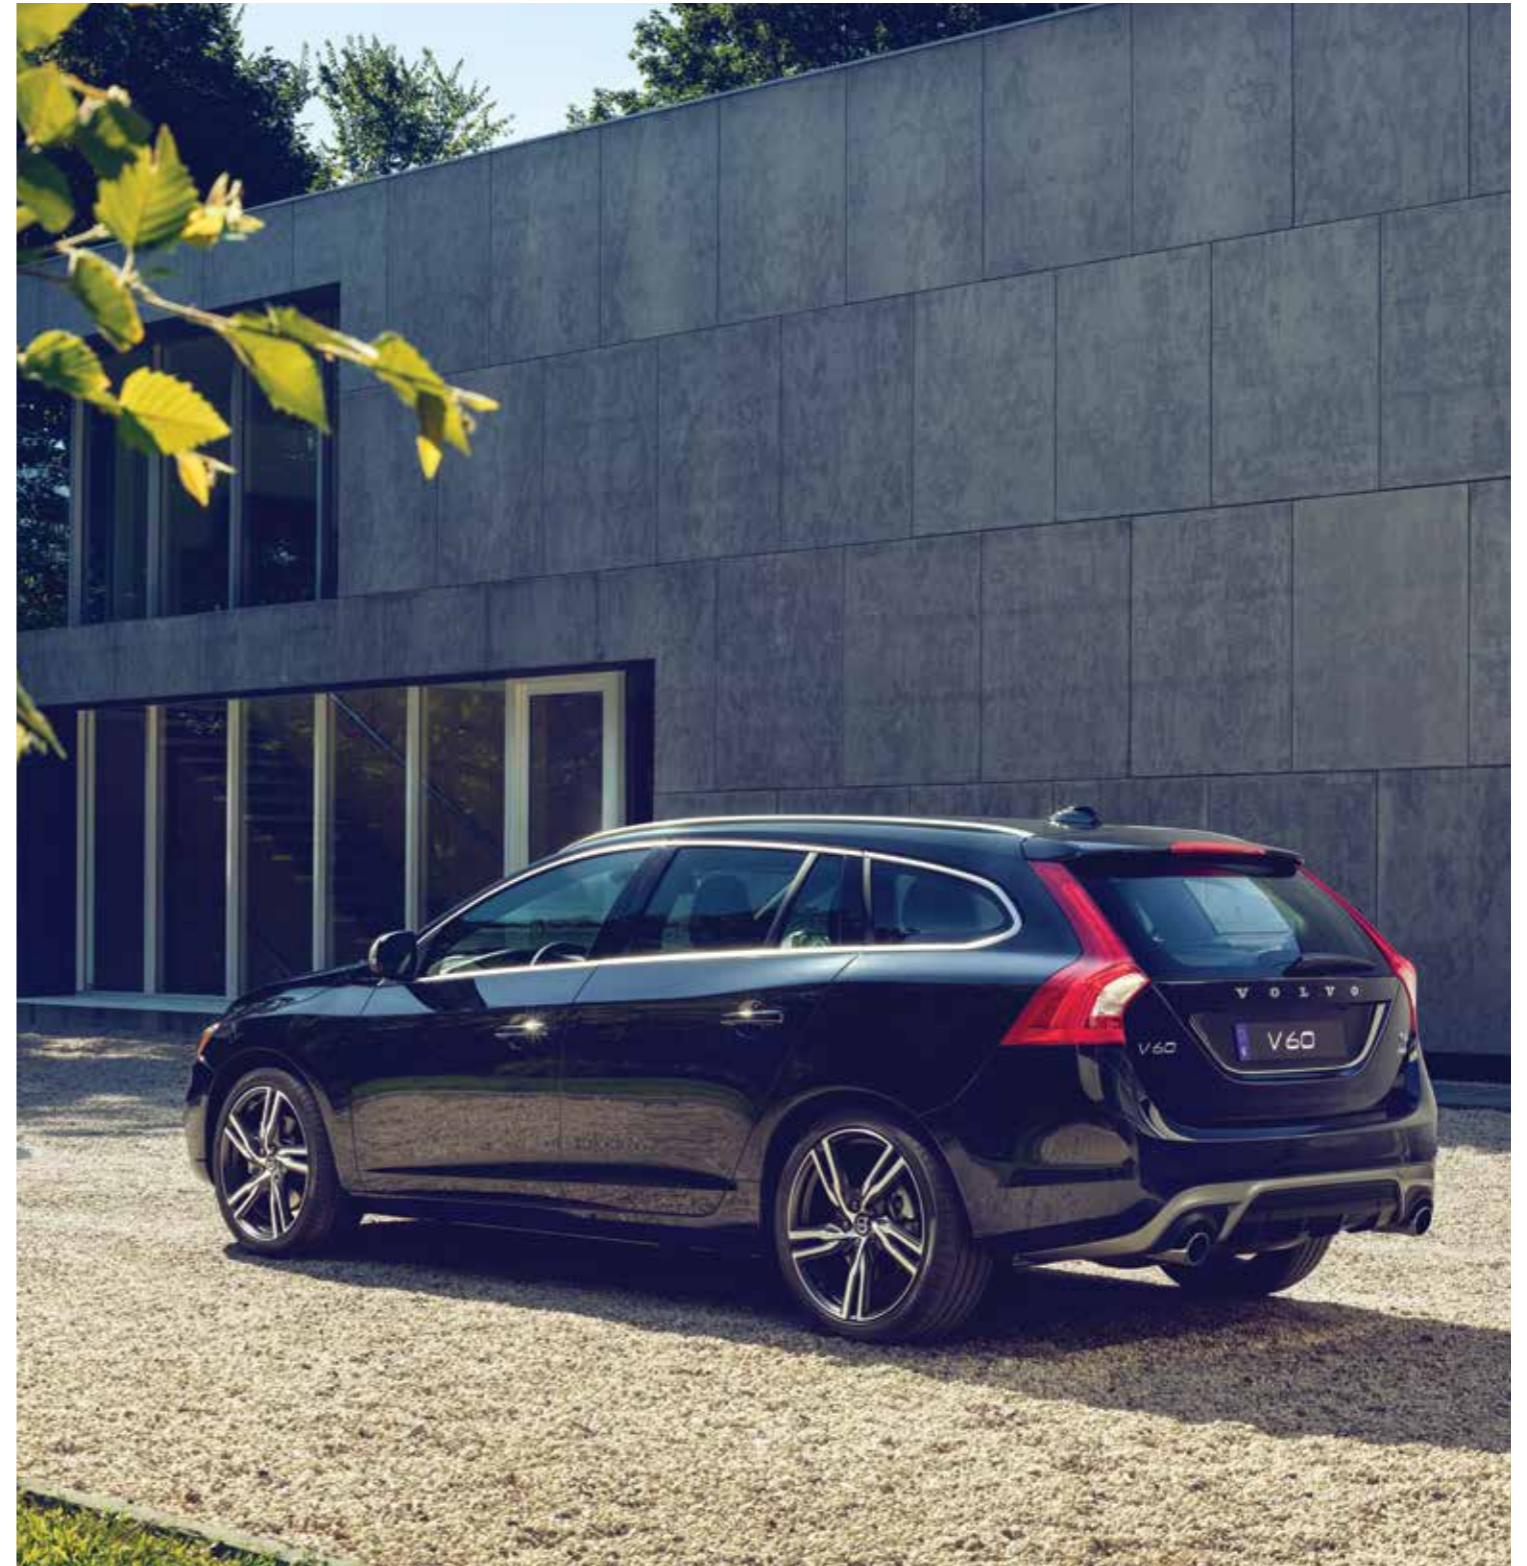

VOLVO V60

Bring all your gear along for a thrilling drive.

The V60 is a beautifully balanced combination of dynamism, style and smart versatility. When driving on curvy roads you'll enjoy the crisp response of a well-balanced chassis. During the longer trips, the relaxed comfort of your V60 will keep you and your passengers fresh for hours. Two trim levels let you tailor the car to fit your style. And a range of supportive technologies give you a relaxed drive and keep you in control.

The agile character of your V60 is enhanced by its looks. The muscular shoulders, the distinctive front, the sleek coupe-like roofline and the powerfully sculpted rear section with its signature

rear lights all make for a strong road presence. Inside, a beautifully crafted interior creates a calm yet invigorating environment.

The sporty V60 Dynamic is fully equipped with 18" Tucan Diamond Cut/Glossy Black Alloy Wheels, Active Dual Xenon Headlights, Milled Aluminum Inlays and Black Side Window Trim. The thrilling, top-of-the-line V60 R-Design features 19" Ixion Alloy Wheels, R-Design Grill, Sport Chassis and Paddle Shifters.

The V60 is truly designed to fit your life, and make you feel good every day.