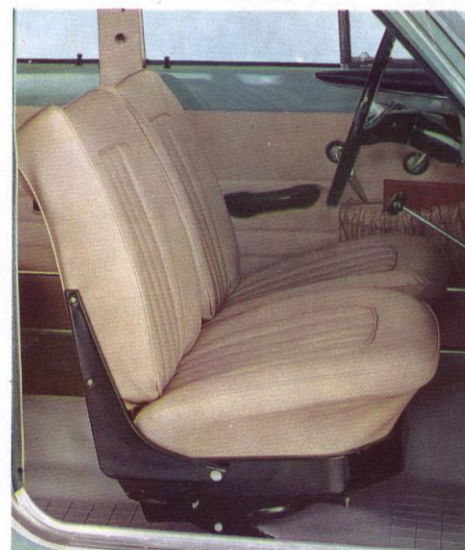

# VOLVO 122

The Volvo 122 is a smart and truly representative five-seater car with outstanding roadability, excellent speed resources and extremely comfortable fittings. The standard equipment on the Volvo 122 includes: heater-defroster system with fresh air intake, padded dash and sun visors, two-speed electric windshield wipers, nozzles for windshield washers, disc brakes on front wheels, attachments for safety belts on front and rear seats, cigarette lighter, white sidewall tires and a 12-volt electrical system. Hypereffective rust-proofing.

Upholstery: red

Upholstery: red

Upholstery: beige

Upholstery: beige

Upholstery: beige

Upholstery: blue

Upholstery: blue

BLACK