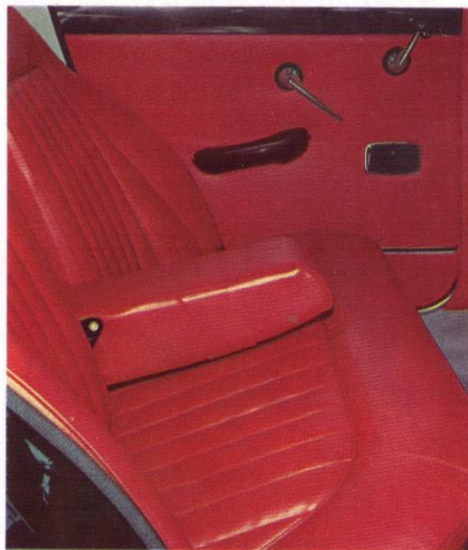

# VOLVO 122

The Volvo 122 is a smart and truly representative five-seater car with outstanding roadability, excellent speed resources and extremely comfortable fittings. The standard equipment on the Volvo 122 includes: heater-defroster system with fresh air intake, padded dash and sun visors, two-speed electric windshield wipers, nozzles for windshield washers, disc brakes on front wheels, attachments for safety belts on front and rear seats, cigarette lighter, white sidewall tires and a 12-volt electrical system. Hypereffective rust-proofing.

Upholstery: red

Upholstery: red

Upholstery: beige

Upholstery: beige

Upholstery: beige

Upholstery: blue

Upholstery: blue

BLACK