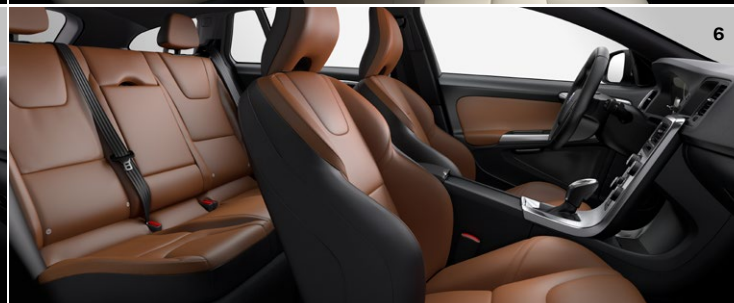

UPHOLSTERIES T-Tec/textile 1. Charcoal/Offblack in Anthracite Black Interior with Quartz Headliner, K601 (Standard T5) **Leather** 2. Offblack in Anthracite Black Interior with Quartz Headliner, K701 (T5 Premier & Platinum) 3. Soft Beige in Anthracite Black Interior with Soft Beige Headliner, K70P (T5 Premier & Platinum) **Sport Leather** 4. Soft Beige in Anthracite Black Interior with Charcoal Headliner, K36P (Optional T5) 5. Offblack in Anthracite Black Interior with Charcoal Headliner, K361 (Optional T5) 6. Beechwood Brown/Offblack in Anthracite Black Interior with Charcoal Headliner, K363 (Optional T5) **R-Design Leather** 7. Offblack in Anthracite Black Interior with Charcoal Headliner, KT60 (Standard R-Design)

MODEL YEAR 2017 | VOLVOCARS.US

Specifications, features, and equipment shown in this catalog are based upon the latest information available at the time of publication. Volvo Car USA, LLC reserves the right to make changes at any time, without notice, to colors, specifications, accessories, materials, and models. For additional information, please contact your authorized Volvo Cars retailer. © 2016 Volvo Car USA, LLC. Printed in USA. **MY17**