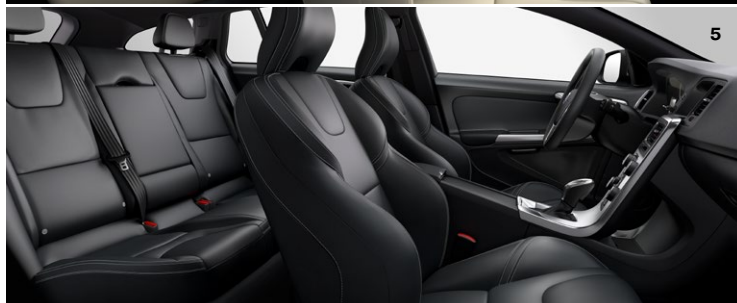

UPHOLSTERIES T-Tec/textile 1. Charcoal/Offblack in Anthracite Black Interior with Quartz Headliner, K601 (Standard T5) **Leather** 2. Offblack in Anthracite Black Interior with Quartz Headliner, K701 (T5 Premier & Platinum) 3. Soft Beige in Anthracite Black Interior with Soft Beige Headliner, K70P (T5 Premier & Platinum) **Sport Leather** 4. Soft Beige in Anthracite Black Interior with Charcoal Headliner, K36P (Optional T5) 5. Offblack in Anthracite Black Interior with Charcoal Headliner, K361 (Optional T5) 6. Beechwood Brown/Offblack in Anthracite Black Interior with Charcoal Headliner, K363 (Optional T5) **R-Design Leather** 7. Offblack in Anthracite Black Interior with Charcoal Headliner, KT60 (Standard R-Design)

MODEL YEAR 2017 | VOLVOCARS.US

Specifications, features, and equipment shown in this catalog are based upon the latest information available at the time of publication. Volvo Car USA, LLC reserves the right to make changes at any time, without notice, to colors, specifications, accessories, materials, and models. For additional information, please contact your authorized Volvo Cars retailer. © 2016 Volvo Car USA, LLC. Printed in USA. **MY17**