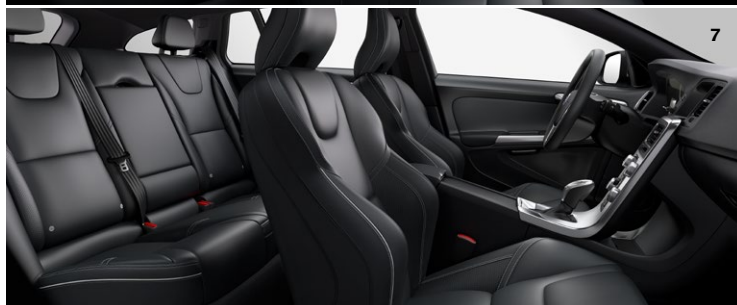

UPHOLSTERIES T-Tec/textile 1. Charcoal/Offblack in Anthracite Black Interior with Quartz Headliner, K601 (Standard T5) **Leather** 2. Offblack in Anthracite Black Interior with Quartz Headliner, K701 (T5 Premier & Platinum) 3. Soft Beige in Anthracite Black Interior with Soft Beige Headliner, K70P (T5 Premier & Platinum) **Sport Leather** 4. Soft Beige in Anthracite Black Interior with Charcoal Headliner, K36P (Optional T5) 5. Offblack in Anthracite Black Interior with Charcoal Headliner, K361 (Optional T5) 6. Beechwood Brown/Offblack in Anthracite Black Interior with Charcoal Headliner, K363 (Optional T5) **R-Design Leather** 7. Offblack in Anthracite Black Interior with Charcoal Headliner, KT60 (Standard R-Design)

MODEL YEAR 2017 | VOLVOCARS.US

Specifications, features, and equipment shown in this catalog are based upon the latest information available at the time of publication. Volvo Car USA, LLC reserves the right to make changes at any time, without notice, to colors, specifications, accessories, materials, and models. For additional information, please contact your authorized Volvo Cars retailer. © 2016 Volvo Car USA, LLC. Printed in USA. **MY17**