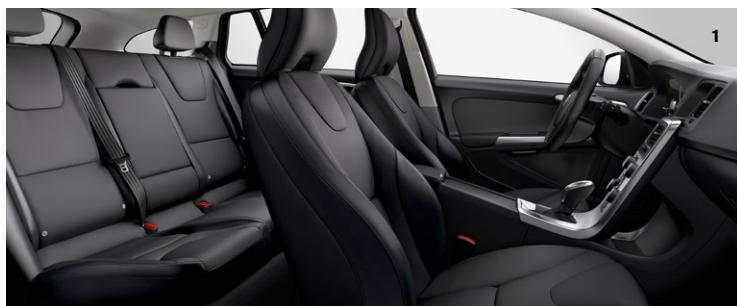

UPHOLSTERIES T-Tec/textile 1. Charcoal/Offblack in Anthracite Black Interior with Quartz Headliner, K601 (Standard T5) **Leather** 2. Offblack in Anthracite Black Interior with Quartz Headliner, K701 (T5 Premier & Platinum) 3. Soft Beige in Anthracite Black Interior with Soft Beige Headliner, K70P (T5 Premier & Platinum) **Sport Leather** 4. Soft Beige in Anthracite Black Interior with Charcoal Headliner, K36P (Optional T5) 5. Offblack in Anthracite Black Interior with Charcoal Headliner, K361 (Optional T5) 6. Beechwood Brown/Offblack in Anthracite Black Interior with Charcoal Headliner, K363 (Optional T5) **R-Design Leather** 7. Offblack in Anthracite Black Interior with Charcoal Headliner, KT60 (Standard R-Design)

MODEL YEAR 2017 | VOLVOCARS.US

Specifications, features, and equipment shown in this catalog are based upon the latest information available at the time of publication. Volvo Car USA, LLC reserves the right to make changes at any time, without notice, to colors, specifications, accessories, materials, and models. For additional information, please contact your authorized Volvo Cars retailer. © 2016 Volvo Car USA, LLC. Printed in USA. **MY17**