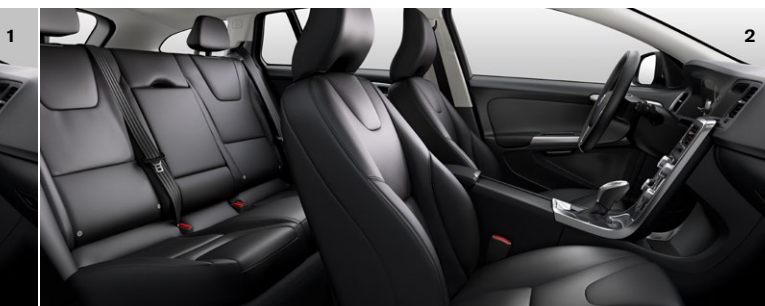

UPHOLSTERIES T-Tec/textile 1. Charcoal/Offblack in Anthracite Black Interior with Quartz Headliner, K601 (Standard T5) **Leather** 2. Offblack in Anthracite Black Interior with Quartz Headliner, K701 (T5 Premier & Platinum) 3. Soft Beige in Anthracite Black Interior with Soft Beige Headliner, K70P (T5 Premier & Platinum) **Sport Leather** 4. Soft Beige in Anthracite Black Interior with Charcoal Headliner, K36P (Optional T5) 5. Offblack in Anthracite Black Interior with Charcoal Headliner, K361 (Optional T5) 6. Beechwood Brown/Offblack in Anthracite Black Interior with Charcoal Headliner, K363 (Optional T5) **R-Design Leather** 7. Offblack in Anthracite Black Interior with Charcoal Headliner, KT60 (Standard R-Design)

MODEL YEAR 2017 | VOLVOCARS.US

Specifications, features, and equipment shown in this catalog are based upon the latest information available at the time of publication. Volvo Car USA, LLC reserves the right to make changes at any time, without notice, to colors, specifications, accessories, materials, and models. For additional information, please contact your authorized Volvo Cars retailer. © 2016 Volvo Car USA, LLC. Printed in USA. **MY17**