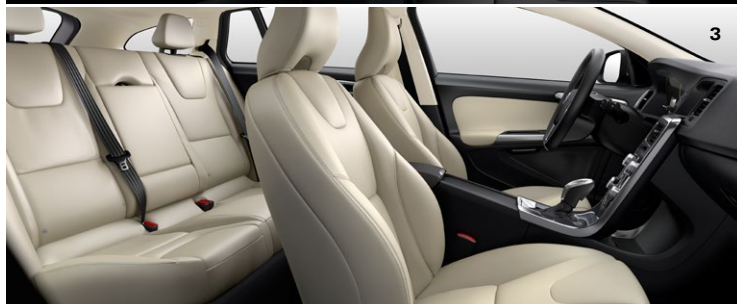

UPHOLSTERIES T-Tec/textile 1. Charcoal/Offblack in Anthracite Black Interior with Quartz Headliner, K601 (Standard T5) **Leather** 2. Offblack in Anthracite Black Interior with Quartz Headliner, K701 (T5 Premier & Platinum) 3. Soft Beige in Anthracite Black Interior with Soft Beige Headliner, K70P (T5 Premier & Platinum) **Sport Leather** 4. Soft Beige in Anthracite Black Interior with Charcoal Headliner, K36P (Optional T5) 5. Offblack in Anthracite Black Interior with Charcoal Headliner, K361 (Optional T5) 6. Beechwood Brown/Offblack in Anthracite Black Interior with Charcoal Headliner, K363 (Optional T5) **R-Design Leather** 7. Offblack in Anthracite Black Interior with Charcoal Headliner, KT60 (Standard R-Design)

MODEL YEAR 2017 | VOLVOCARS.US

Specifications, features, and equipment shown in this catalog are based upon the latest information available at the time of publication. Volvo Car USA, LLC reserves the right to make changes at any time, without notice, to colors, specifications, accessories, materials, and models. For additional information, please contact your authorized Volvo Cars retailer. © 2016 Volvo Car USA, LLC. Printed in USA. **MY17**